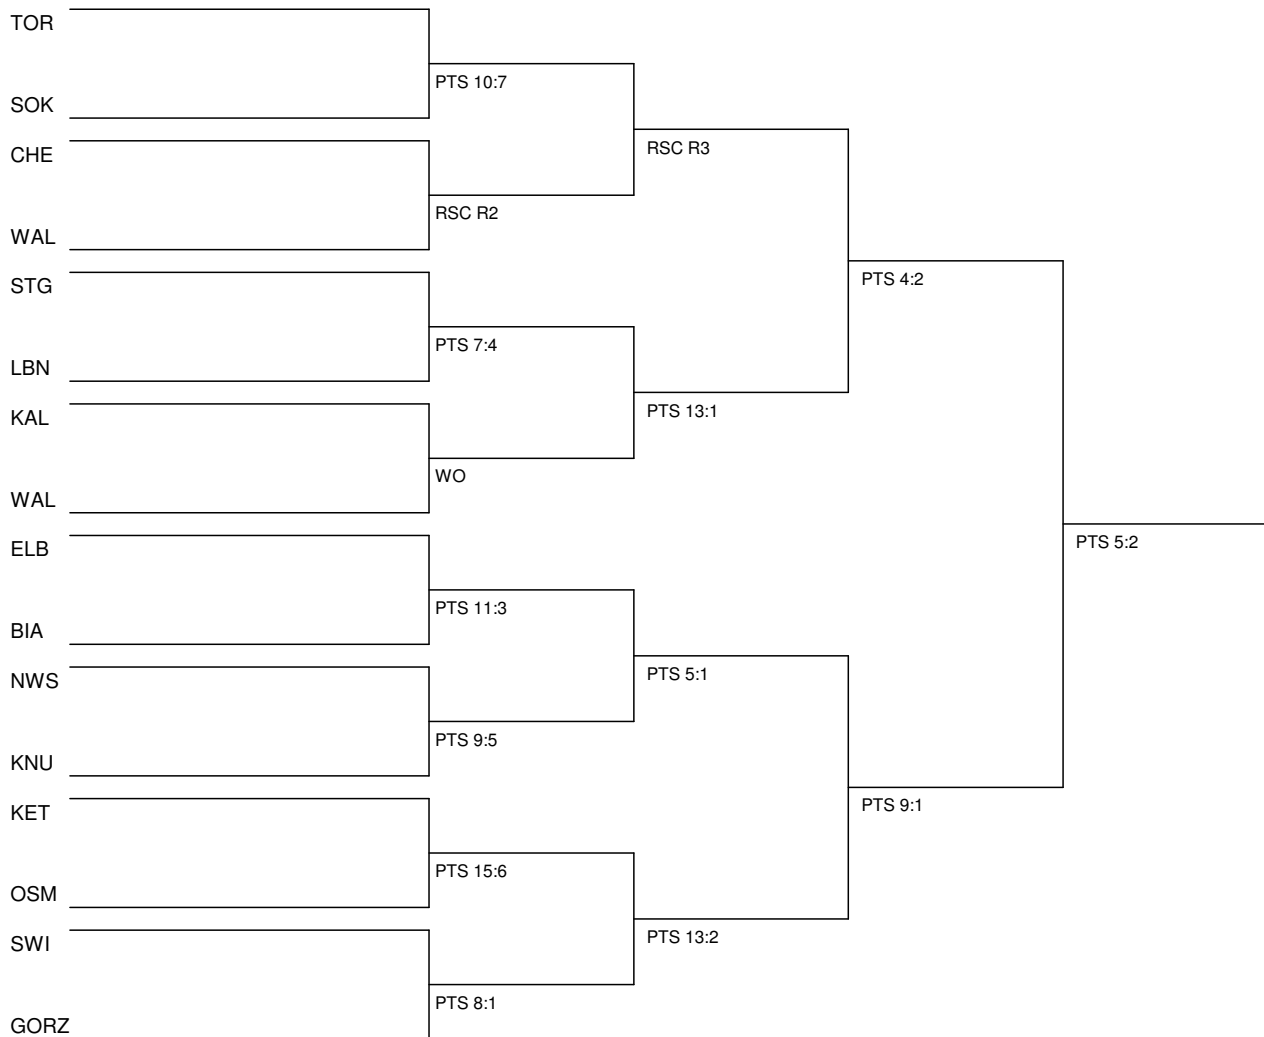

MPJ 2010 Walcz

Super Heavy +91 kg

DRAW SHEET

As of 10 MAR 2010 - Number of boxers: 16

Final

LEGEND					
PTS	Points	RSC	Referee Stop Contest	NC	No Contest
KO	Knockout	RSCH	Referee Stop Contest - Head blow	WO	Walkover
DSQ	Disqualified	RSCI	Referee Stop Contest - Injured	RET	Retired
BDSQ	Both Disqualified	RSCOS	Referee Stop Contest Outscored	R	Round
JURY	Result determined by Jury votes				