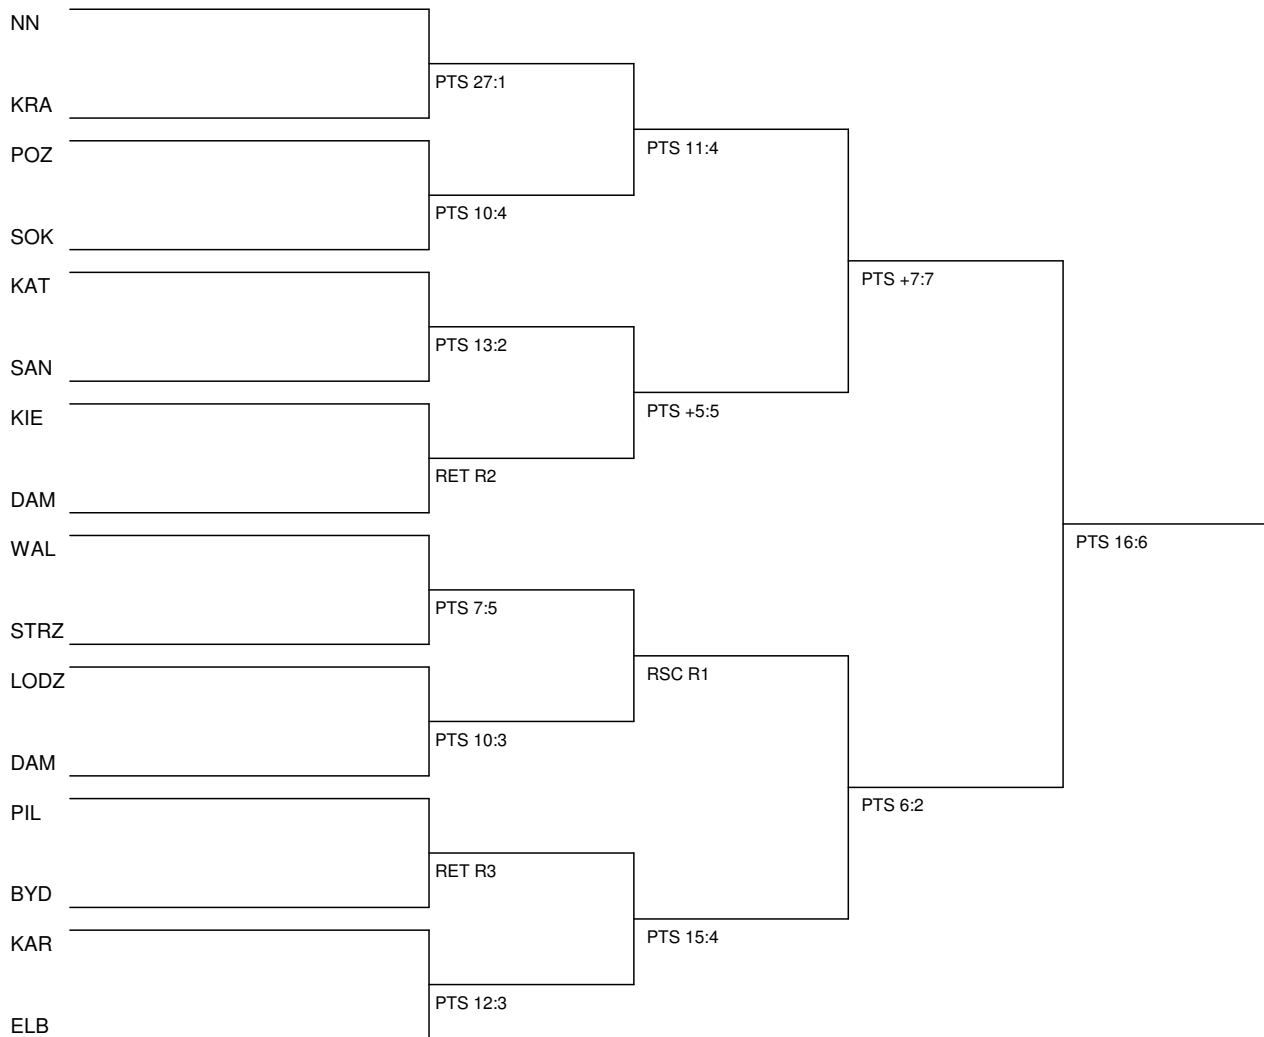

MPJ 2010 Walcz

Light 60 kg

DRAW SHEET

As of 10 MAR 2010 - Number of boxers: 16

Final

LEGEND					
PTS	Points	RSC	Referee Stop Contest	NC	No Contest
KO	Knockout	RSCH	Referee Stop Contest - Head blow	WO	Walkover
DSQ	Disqualified	RSCI	Referee Stop Contest - Injured	RET	Retired
BDSQ	Both Disqualified	RSCOS	Referee Stop Contest Outscored	R	Round
JURY	Result determined by Jury votes				