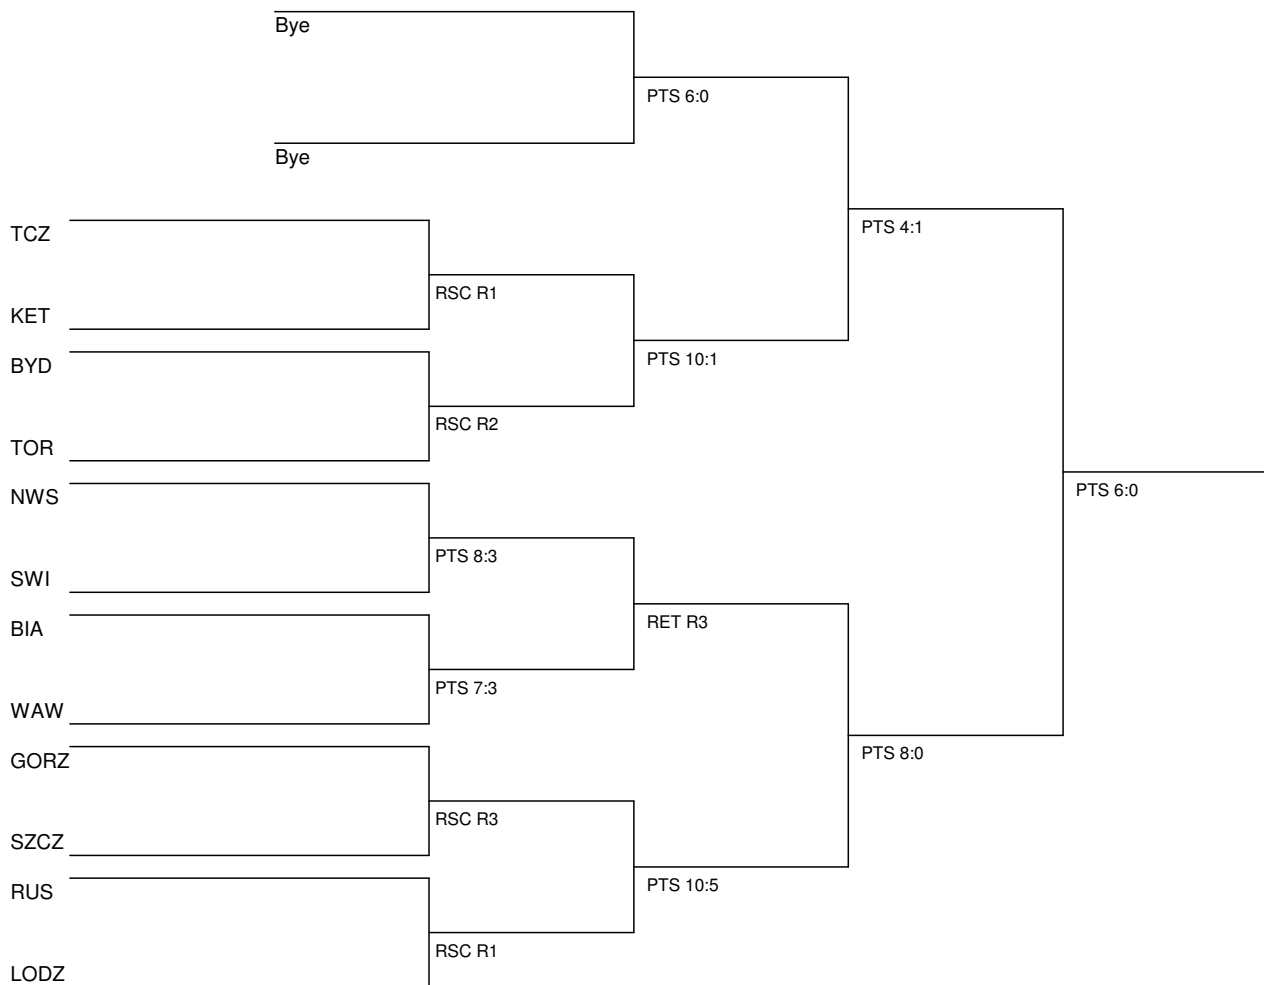

MPJ 2010 Walcz

Light Heavy 81 kg

DRAW SHEET

As of 10 MAR 2010 - Number of boxers: 14

Final

LEGEND					
PTS	Points	RSC	Referee Stop Contest	NC	No Contest
KO	Knockout	RSCH	Referee Stop Contest - Head blow	WO	Walkover
DSQ	Disqualified	RSCI	Referee Stop Contest - Injured	RET	Retired
BDSQ	Both Disqualified	RSCOS	Referee Stop Contest Outscored	R	Round
JURY	Result determined by Jury votes				